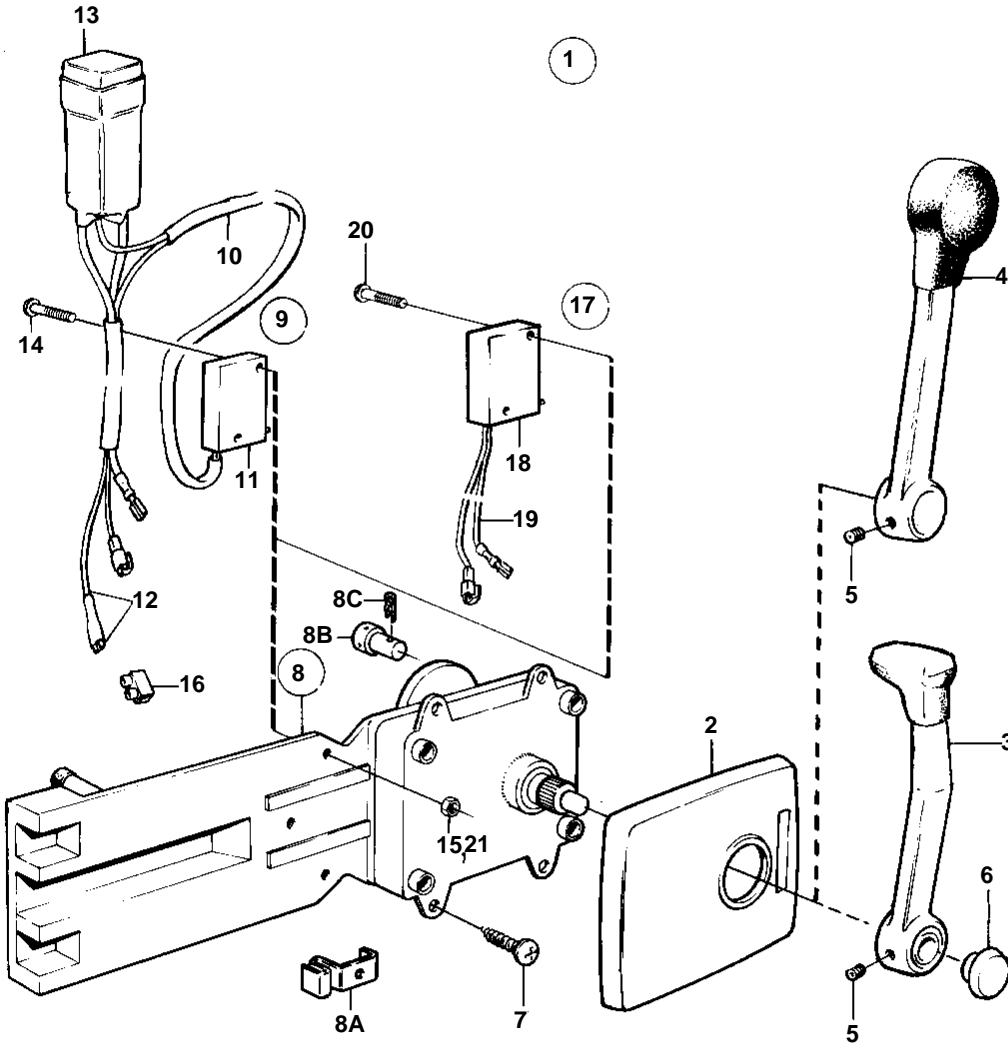

COMMON

8302

COMMON

REF	PART NO.	QTY	DESCRIPTION	NOTES
1	851605	1	Mounting kit	FOR SAILING BOAT.
2	839518	1	· Cover	
4	839521	1	· Lever	
5	839693	1	· Lock screw	
7	955142	4	· Screw	
8	851601	1	Control	
8A	853423	1	· Retainer	
8B	839638	2	· Cube	
8C	17253	2	· Cotter pin	
9	839641	1	Neutral posit contac	MAIN STATION.
10	839619	1	· Cable kit	
11		1	· · SWITCH	
12		X	· · CABLES AND TERMINALS	SEE GROUP 3
13	1501832	1	· Relay	
14	946177	2	· Screw	
15	947536	2	· Nut	
16	182009	1	· Coupling piece	
17	828414	1	Neutral posit contac	MAIN STATION.
	828378	1	Switch	SECOND STATION.
18	850200	1	· Switch	
19		X	· CABLES AND TERMINALS	SEE GROUP 3
20	946177	2	· Screw	
21	947536	2	· Nut	